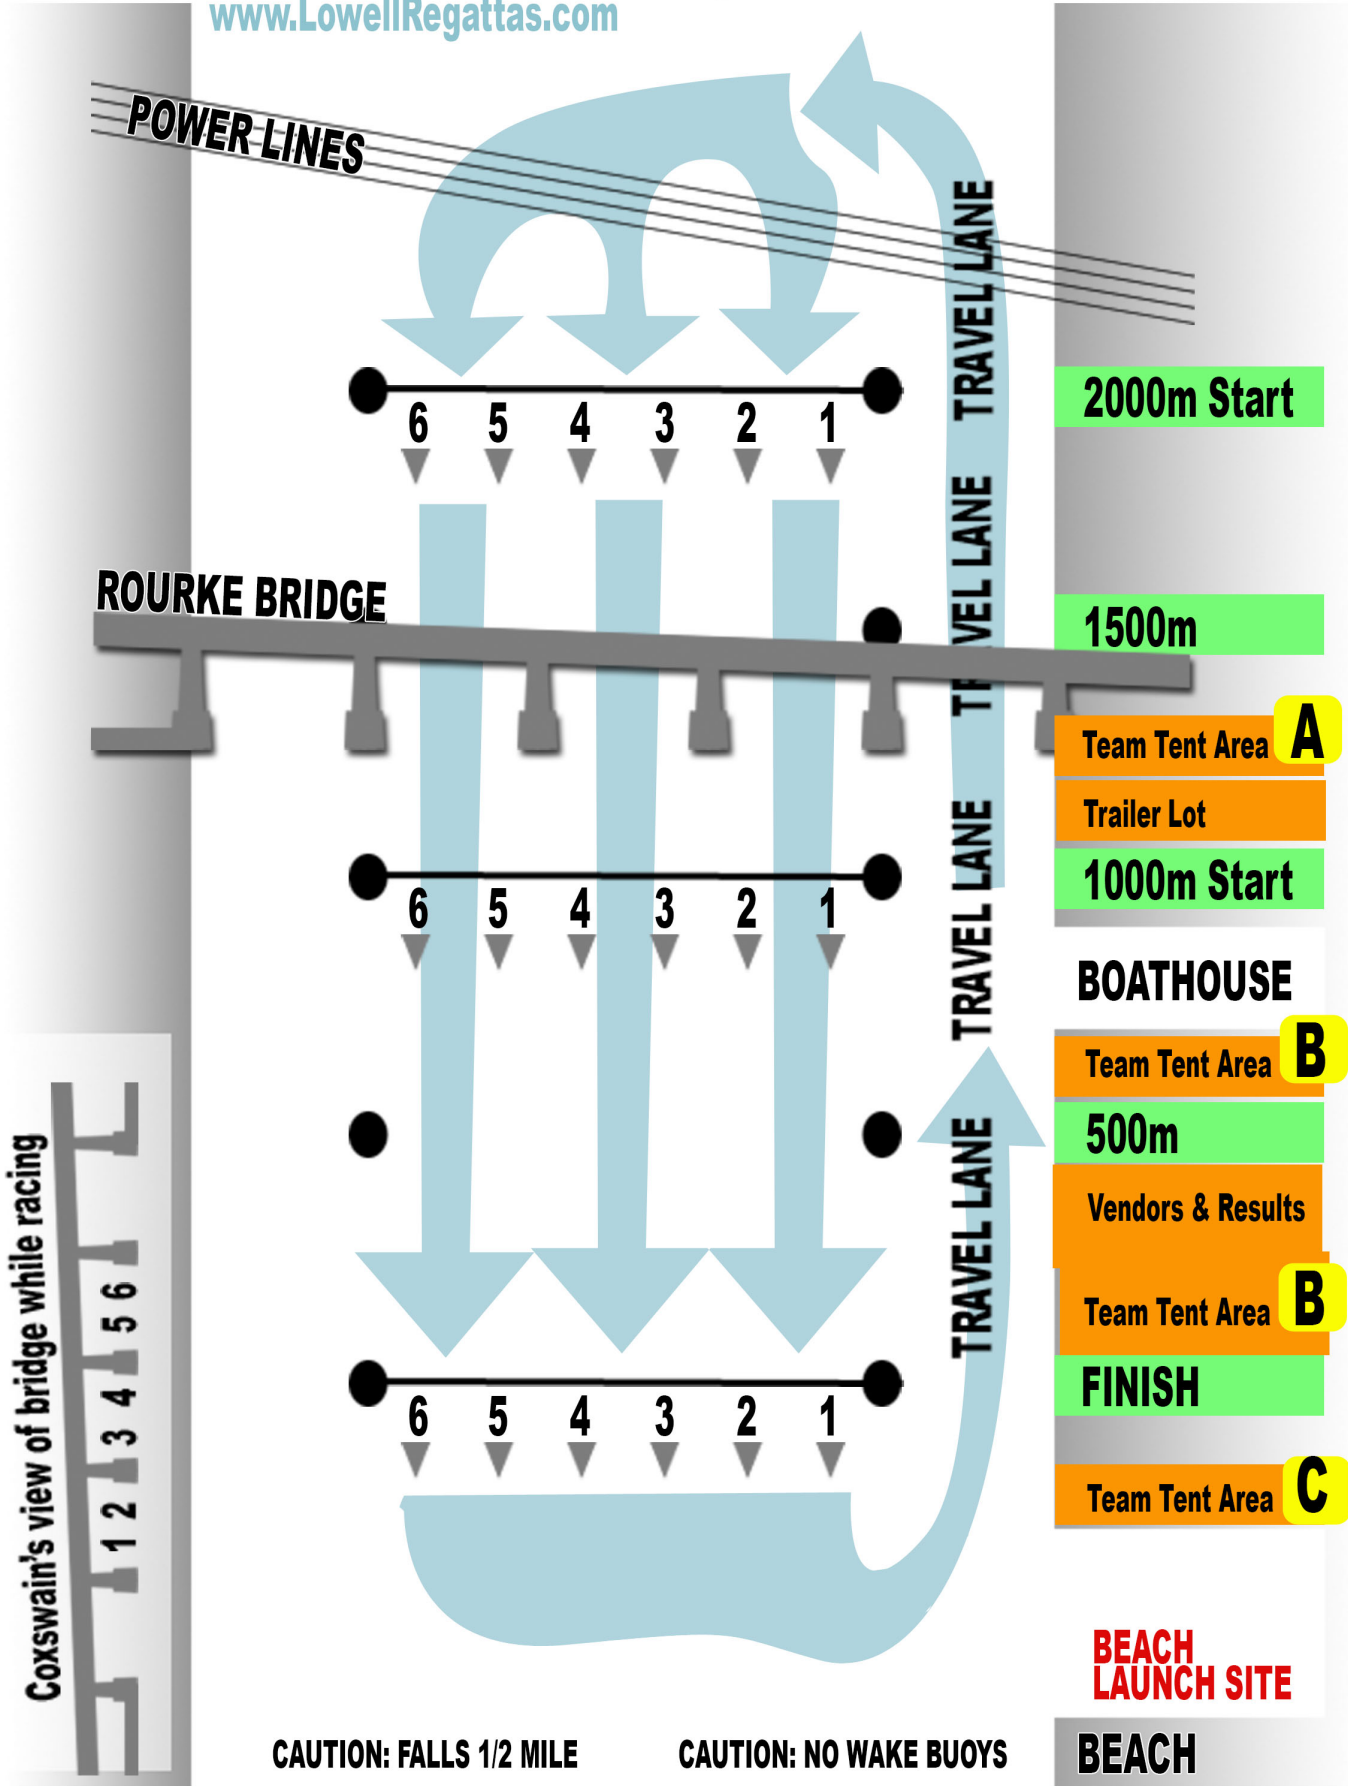

Lowell Rowing Regatta Association

www.LowellRegattas.com

Coxswain's view of bridge while racing

1 2 3 4 5 6

**CAUTION: FALLS 1/2 MILE
DOWNSTREAM FROM FINISH**

**CAUTION: NO WAKE BUOYS
NEAR BEACH**

2000m Start

1500m

1000m Start

500m

FINISH

Team Tent Area A

Trailer Lot

BOATHOUSE

Team Tent Area B

Vendors & Results

Team Tent Area B

Team Tent Area C

BEACH LAUNCH SITE

BEACH